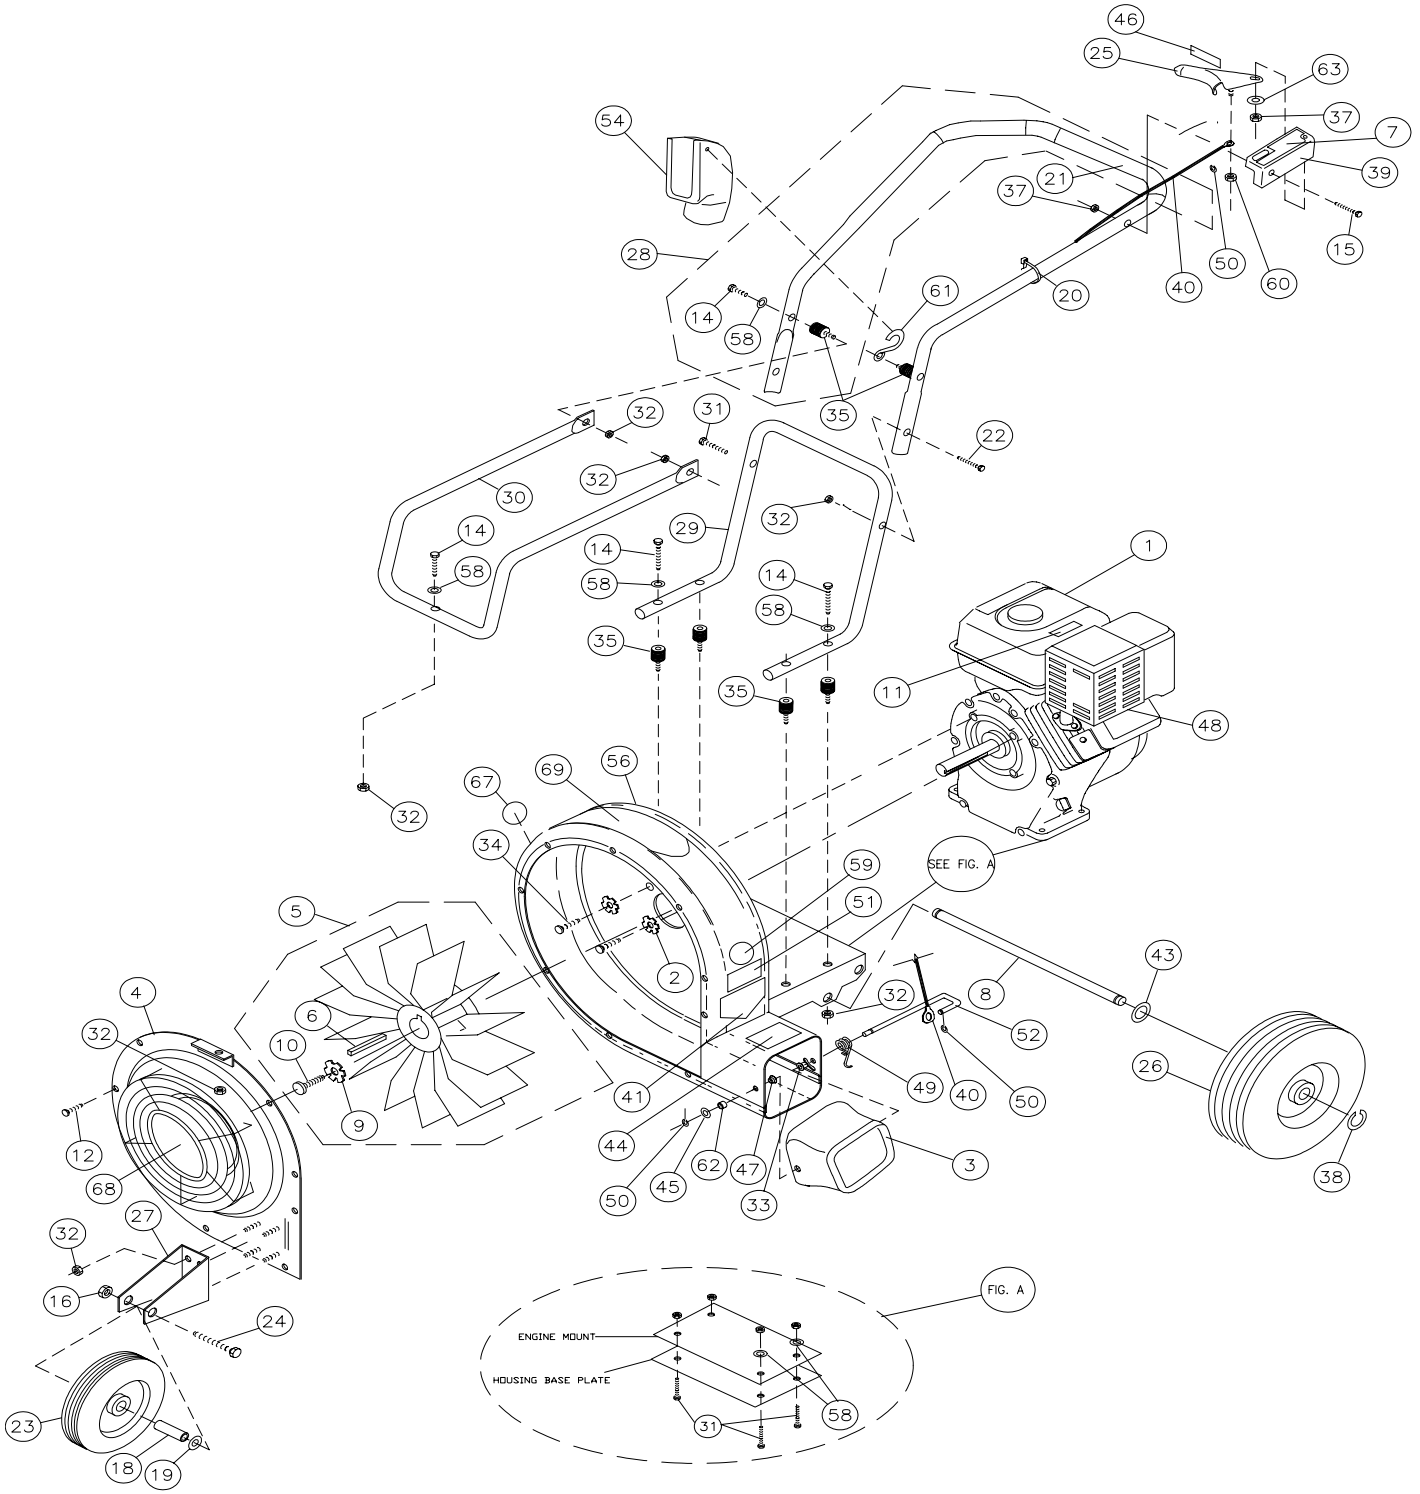

ILLUSTRATED PARTS LIST

PARTS LIST

ITEM	DESCRIPTION	QB554HC	
		PART NO	QTY
1	ENGINE - 5.0 HP HONDA	430272	1
2	WASHER LOCK 5/16 TWISTED TOOTH	800177	2
3	GUST DIRECTOR QB	430369	1
4	PLATE FRONT & GRILL ASSY	430182	1
5	IMPELLER ASS'Y	430276	1
6	KEY SQUARE 3/16 x 1 3/4"	9201084	1
7	LABEL CONTROL QB HONDA	430388	1
8	AXLE	430181	1
9	WASHER LOCK 7/16 TWISTED TOOTH	850132	1
10	SCREW CAP 5/16-24 x 1-1/4 GR. 8 (TORQUE 31 FT LBS)(42 N.m)	400389	1
11	LABEL DO NOT FILL WHEN ENGINE IS HOT	400268	1
12	SHEET METAL SCREW 1/4 x 3/4 DRILL POINT	430208	9
14	SCREW CAP 5/16-18 x 1 - 1/4	*8041029	7
15	SCREW CAP 1/4 -20 x 2	*8041010	1
16	NUT LOCK 3/8 -16 THN HEIGHT	*8161042	1
18	SPACER 1/2 OD x 3.062"	430268	1
19	WASHER 1/2 SAE	8172011	1
20	CABLE TY	900407	3
21	GRIP	430342	2
22	SCREW CAP 5/16-18 X 2 1/2	*8041034	1
23	WHEEL & TIRE ASSY 8" PNEU	430271	1
24	SCREW CAP, (FRONT AXLE) 3/8-16 x 3 3/4"	*8041061	1
25	CONTROL LEVER QB	430332	1
26	WHEEL, REAR	400295	2
27	BRACKET (FRONT WHEEL)	430270	1
28	HANDLE UPPER ASS'Y (incl. items 14(2), 25, 35(2), 46, 58(2))	430335	1
29	HANDLE LOWER	400950	1
30	HANDLE- BRACE	400951	1
31	SCREW CAP 5/16 -18 x 1 1/4	*8041031	5
32	NUT LOCK , 5/16-18 HEX	*8160002	15
33	BUSHING PIVOT BACK	430323	1
34	SCREW CAP 5/16 -24 NF x 3/4" GR. 5	*8042026	2
35	VIBRATION MOUNT	400173	6
36	PARTS BAG ASS'Y (INCL ITEMS 32(5), 58 (1), 15(1), 37(1), 20(3), 17(3))	430255	1
37	NUT LOCK 1/4 - 20 HEX	*8160001	2
38	RING RETAINING 3/4	850230	2
39	BRACKET CONTROL BOX WA QB	430328	1
40	CABLE GUST CONTROL QB	430418	1
41	LABEL DANGER HANDS & FEET	400424	1
43	WASHER - FLAT 3/4 S.A.E. (3/16 x 1-1/2 x 1/8)	*8172015	2
44	LABEL DANGER FLYING MATERIAL	810736	1
45	WASHER 1/4 SAE	*8171002	1
46	LABEL LEVER QB	430363	1
47	BUSHING PIVOT FRONT	430349	1
48	GUARD MUFFLER (COMES W / ITEM 1)	YES	-
49	SPRING PIVOT EXHAUST	430326	1
50	RING RETAINER 5/16"	430327	3
51	LABEL EAR EYE BREATHING	890254	1
52	WIRE PIVOT QB EXHAUST	430396	1
54	DEFLECTOR FRONT EXHAUST QB	430370	1
56	FRAME ASS'Y (INCLUDES 41, 44, 51, 59)	430374	1
58	WASHER FLAT CUT 5/16 (3/8 ID x 7/8 OD x 1/16)	*8171003	12
59	LABEL READ OWNER'S MANUAL	890301	1
60	NUT PAL 1/4	430409	1
61	WIRE MOUNT DIRECTOR	430391	1
62	SPACER PIVOT WIRE	430390	1
63	WASHER FLAT FENDER 5/16"	8172020	1
67	STEELMARK LABEL	830113	1
68	BILLY GOAT LABEL CIRCLE	430303	1
69	BILLY GOAT LABEL OVAL	430304	1